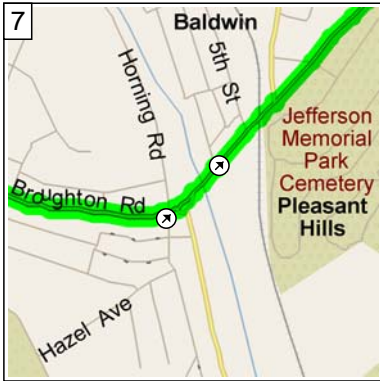

St. Val's Catholic School to Hazelbaker's Bottom Yough Outfitters

29.6 miles; 47 minutes

8:00 AM 0.0 mi
 Depart 2709 Mesta St, Bethel Park, PA 15102 on W Library Ave (South) for 10 yds

8:00 AM 0.1 mi
 Turn LEFT (East) onto Mesta St, then immediately turn RIGHT (South) onto Brightwood Rd for 98 yds

8:01 AM 0.1 mi
 At 5159 Brightwood Rd, Bethel Park, PA 15102, stay on Brightwood Rd (South) for 0.2 mi

8:01 AM 0.2 mi
 Turn LEFT (East) onto South Park Rd for 0.5 mi

8:02 AM 0.7 mi
 Road name changes to Baptist Rd for 0.6 mi

8:04 AM 1.3 mi
 Bear RIGHT (East) onto Broughton Rd [Yellow Beltway] for 1.8 mi

8:08 AM 3.1 mi
 Keep STRAIGHT onto Brownsville Rd [Yellow Beltway] for 0.2 mi

8:08 AM 3.3 mi
 Keep STRAIGHT onto Curry Hollow Rd [Yellow Beltway] for 1.3 mi

8:10 AM 4.5 mi
 Take Ramp (RIGHT) onto SR-51 [Clairton Blvd] for 22.9 mi towards Pa-51 / Clairton

8:41 AM 27.4 mi
 Turn LEFT (East) onto (W) Independence St for 0.7 mi

8:43 AM 28.1 mi
 Turn RIGHT (South) onto Navy St for 164 yds