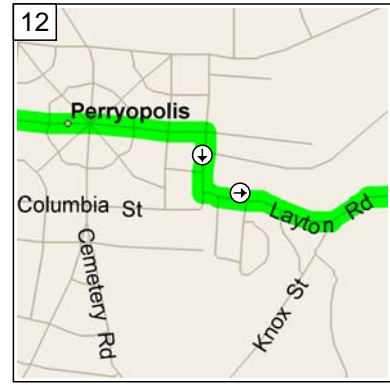

8:01 AM 0.1 mi
 At 5159 Brightwood Rd, Bethel Park, PA 15102, stay on Brightwood Rd (South) for 0.2 mi

8:01 AM 0.2 mi
 Turn LEFT (East) onto South Park Rd for 0.5 mi

8:02 AM 0.7 mi
 Road name changes to Baptist Rd for 0.6 mi

8:04 AM 1.3 mi
 Bear RIGHT (East) onto Broughton Rd [Yellow Beltway] for 1.8 mi

8:08 AM 3.1 mi
 Keep STRAIGHT onto Brownsville Rd [Yellow Beltway] for 0.2 mi

8:08 AM 3.3 mi
 Keep STRAIGHT onto Curry Hollow Rd [Yellow Beltway] for 1.3 mi

8:10 AM 4.5 mi
 Take Ramp (RIGHT) onto SR-51 [Clairton Blvd] for 22.9 mi towards Pa-51 / Clairton

8:41 AM 27.4 mi
 Turn LEFT (East) onto (W) Independence St for 0.7 mi

8:43 AM 28.1 mi
 Turn RIGHT (South) onto Navy St for 164 yds

8:44 AM 28.2 mi
 Turn LEFT (East) onto Layton Rd for 1.3 mi

8:47 AM 29.6 mi
 Arrive Layton Rd, Star Junction, PA 15482