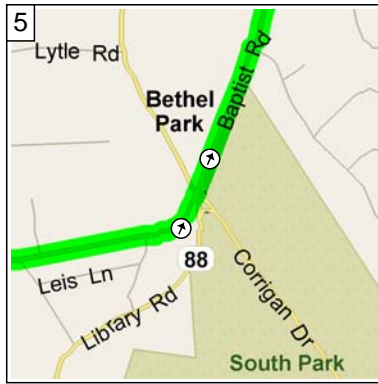

St. Val's Catholic School to Hazelbaker's Bottom Yough Outfitters

29.6 miles; 47 minutes

8:00 AM 0.0 mi
 Depart 2709 Mesta St, Bethel Park, PA 15102 on W Library Ave (South) for 10 yds

8:00 AM 0.1 mi
 Turn LEFT (East) onto Mesta St, then immediately turn RIGHT (South) onto Brightwood Rd for 98 yds

8:01 AM 0.1 mi
 At 5159 Brightwood Rd, Bethel Park, PA 15102, stay on Brightwood Rd (South) for 0.2 mi

8:01 AM 0.2 mi
 Turn LEFT (East) onto South Park Rd for 0.5 mi

8:02 AM 0.7 mi
 Road name changes to Baptist Rd for 0.6 mi

8:04 AM 1.3 mi
 Bear RIGHT (East) onto Broughton Rd [Yellow Beltway] for 1.8 mi

8:08 AM 3.1 mi
 Keep STRAIGHT onto Brownsville Rd [Yellow Beltway] for 0.2 mi

8:08 AM 3.3 mi
 Keep STRAIGHT onto Curry Hollow Rd [Yellow Beltway] for 1.3 mi

8:44 AM 28.2 mi
 Turn LEFT (East) onto Layton Rd for 1.3 mi

8:47 AM 29.6 mi
 Arrive Layton Rd, Star Junction, PA 15482