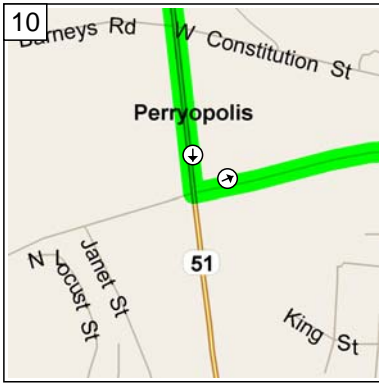

8:01 AM 0.1 mi
 At 5159 Brightwood Rd, Bethel Park, PA 15102, stay on Brightwood Rd (South) for 0.2 mi

8:01 AM 0.2 mi
 Turn LEFT (East) onto South Park Rd for 0.5 mi

8:02 AM 0.7 mi
 Road name changes to Baptist Rd for 0.6 mi

8:04 AM 1.3 mi
 Bear RIGHT (East) onto Broughton Rd [Yellow Beltway] for 1.8 mi

8:08 AM 3.1 mi
 Keep STRAIGHT onto Brownsville Rd [Yellow Beltway] for 0.2 mi

8:08 AM 3.3 mi
 Keep STRAIGHT onto Curry Hollow Rd [Yellow Beltway] for 1.3 mi

8:10 AM 4.5 mi
 Take Ramp (RIGHT) onto SR-51 [Clairton Blvd] for 22.9 mi towards Pa-51 / Clairton

8:41 AM 27.4 mi
 Turn LEFT (East) onto (W) Independence St for 0.7 mi

8:43 AM 28.1 mi
 Turn RIGHT (South) onto Navy St for 164 yds

8:44 AM 28.2 mi
 Turn LEFT (East) onto Layton Rd for 1.3 mi

8:47 AM 29.6 mi
 Arrive Layton Rd, Star Junction, PA 15482