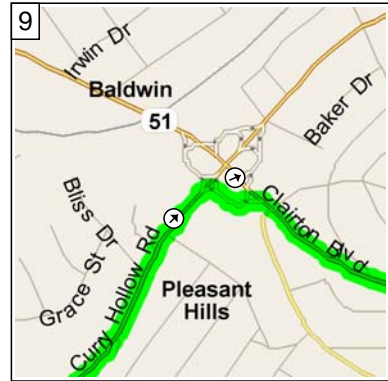

St. Val's Catholic School to Hazelbaker's Bottom Yough Outfitters

29.6 miles; 47 minutes

8:00 AM 0.0 mi
 Depart 2709 Mesta St, Bethel Park, PA 15102 on W Library Ave (South) for 10 yds

8:00 AM 0.1 mi
 Turn LEFT (East) onto Mesta St, then immediately turn RIGHT (South) onto Brightwood Rd for 98 yds

8:01 AM 0.1 mi
 At 5159 Brightwood Rd, Bethel Park, PA 15102, stay on Brightwood Rd (South) for 0.2 mi

8:01 AM 0.2 mi
 Turn LEFT (East) onto South Park Rd for 0.5 mi

8:02 AM 0.7 mi
 Road name changes to Baptist Rd for 0.6 mi

8:04 AM 1.3 mi
 Bear RIGHT (East) onto Broughton Rd [Yellow Beltway] for 1.8 mi

8:08 AM 3.1 mi
 Keep STRAIGHT onto Brownsville Rd [Yellow Beltway] for 0.2 mi

8:08 AM 3.3 mi
 Keep STRAIGHT onto Curry Hollow Rd [Yellow Beltway] for 1.3 mi

8:10 AM 4.5 mi
 Take Ramp (RIGHT) onto SR-51 [Clairton Blvd] for 22.9 mi towards Pa-51 / Clairton

8:41 AM 27.4 mi
 Turn LEFT (East) onto (W) Independence St for 0.7 mi

8:43 AM 28.1 mi
 Turn RIGHT (South) onto Navy St for 164 yds