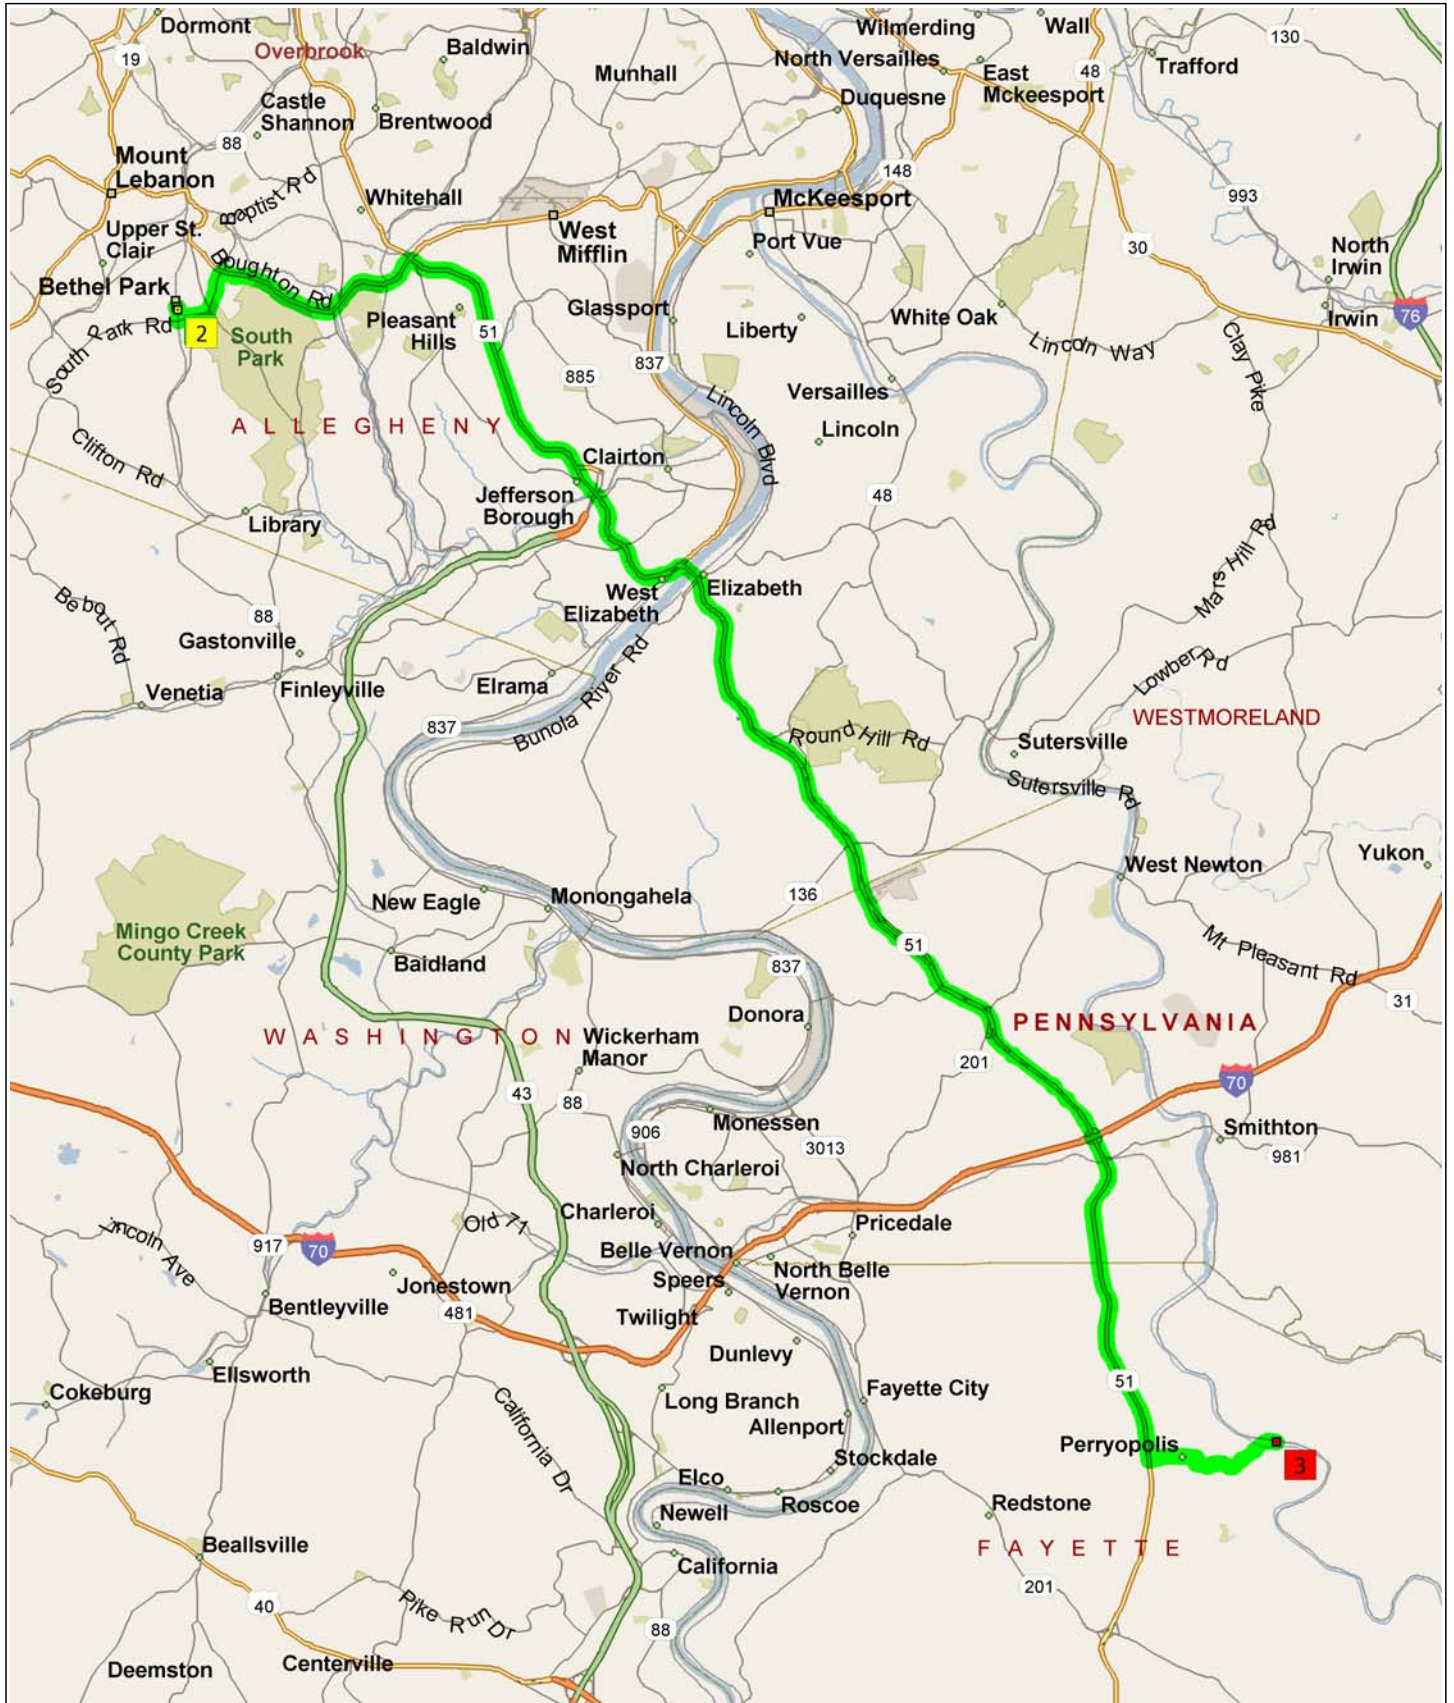

St. Val's Catholic School to Hazelbaker's Bottom Yough Outfitters

29.6 miles; 47 minutes

8:00 AM 0.0 mi
 Depart 2709 Mesta St, Bethel Park, PA 15102 on W Library Ave (South) for 10 yds

8:00 AM 0.1 mi
 Turn LEFT (East) onto Mesta St, then immediately turn RIGHT (South) onto Brightwood Rd for 98 yds

8:04 AM 1.3 mi
 Bear RIGHT (East) onto Broughton Rd [Yellow Beltway] for 1.8 mi

8:08 AM 3.1 mi
 Keep STRAIGHT onto Brownsville Rd [Yellow Beltway] for 0.2 mi

8:08 AM 3.3 mi
 Keep STRAIGHT onto Curry Hollow Rd [Yellow Beltway] for 1.3 mi

8:10 AM 4.5 mi
 Take Ramp (RIGHT) onto SR-51 [Clairton Blvd] for 22.9 mi towards Pa-51 / Clairton

8:41 AM 27.4 mi
 Turn LEFT (East) onto (W) Independence St for 0.7 mi

8:43 AM 28.1 mi
 Turn RIGHT (South) onto Navy St for 164 yds

8:44 AM 28.2 mi
 Turn LEFT (East) onto Layton Rd for 1.3 mi

8:47 AM 29.6 mi
 Arrive Layton Rd, Star Junction, PA 15482