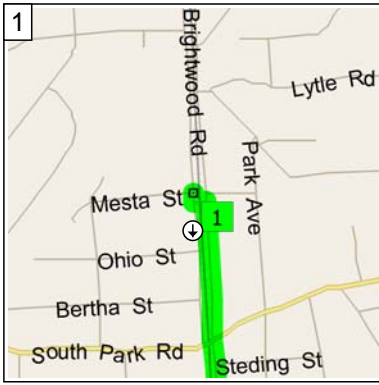

St. Val's Catholic School to Bethel Outdoorsmen's Club via TPK-43

46.2 miles; 1 hour, 5 minutes

6:00 PM 0.0 mi
 Depart 2709 Mesta St, Bethel Park, PA 15102 on W Library Ave (South) for 10 yds

6:00 PM 0.1 mi
 Turn LEFT (East) onto Mesta St, then immediately turn RIGHT (South) onto Brightwood Rd for 0.9 mi

6:03 PM 0.9 mi
 Turn RIGHT (South) onto SR-88 [Library Rd] for 3.0 mi

6:09 PM 3.9 mi
 Keep STRAIGHT onto SR-88 [Orange Beltway] for 2.3 mi

6:12 PM 6.2 mi
 Bear RIGHT (South) onto SR-88 [Brownsville Rd Ext] for 0.6 mi

6:13 PM 6.7 mi
 Keep STRAIGHT onto SR-88 [Orange Beltway] for 153 yds

6:13 PM 6.8 mi
 Turn LEFT (East) onto Orange Beltway [Washington Ave] for 0.3 mi

6:14 PM 7.2 mi
 Road name changes to Finley-Elrama Rd [Orange Beltway] for 0.8 mi

16
7:05 PM 46.2 mi
Arrive Bethel Rd, Carmichaels,
PA 15320