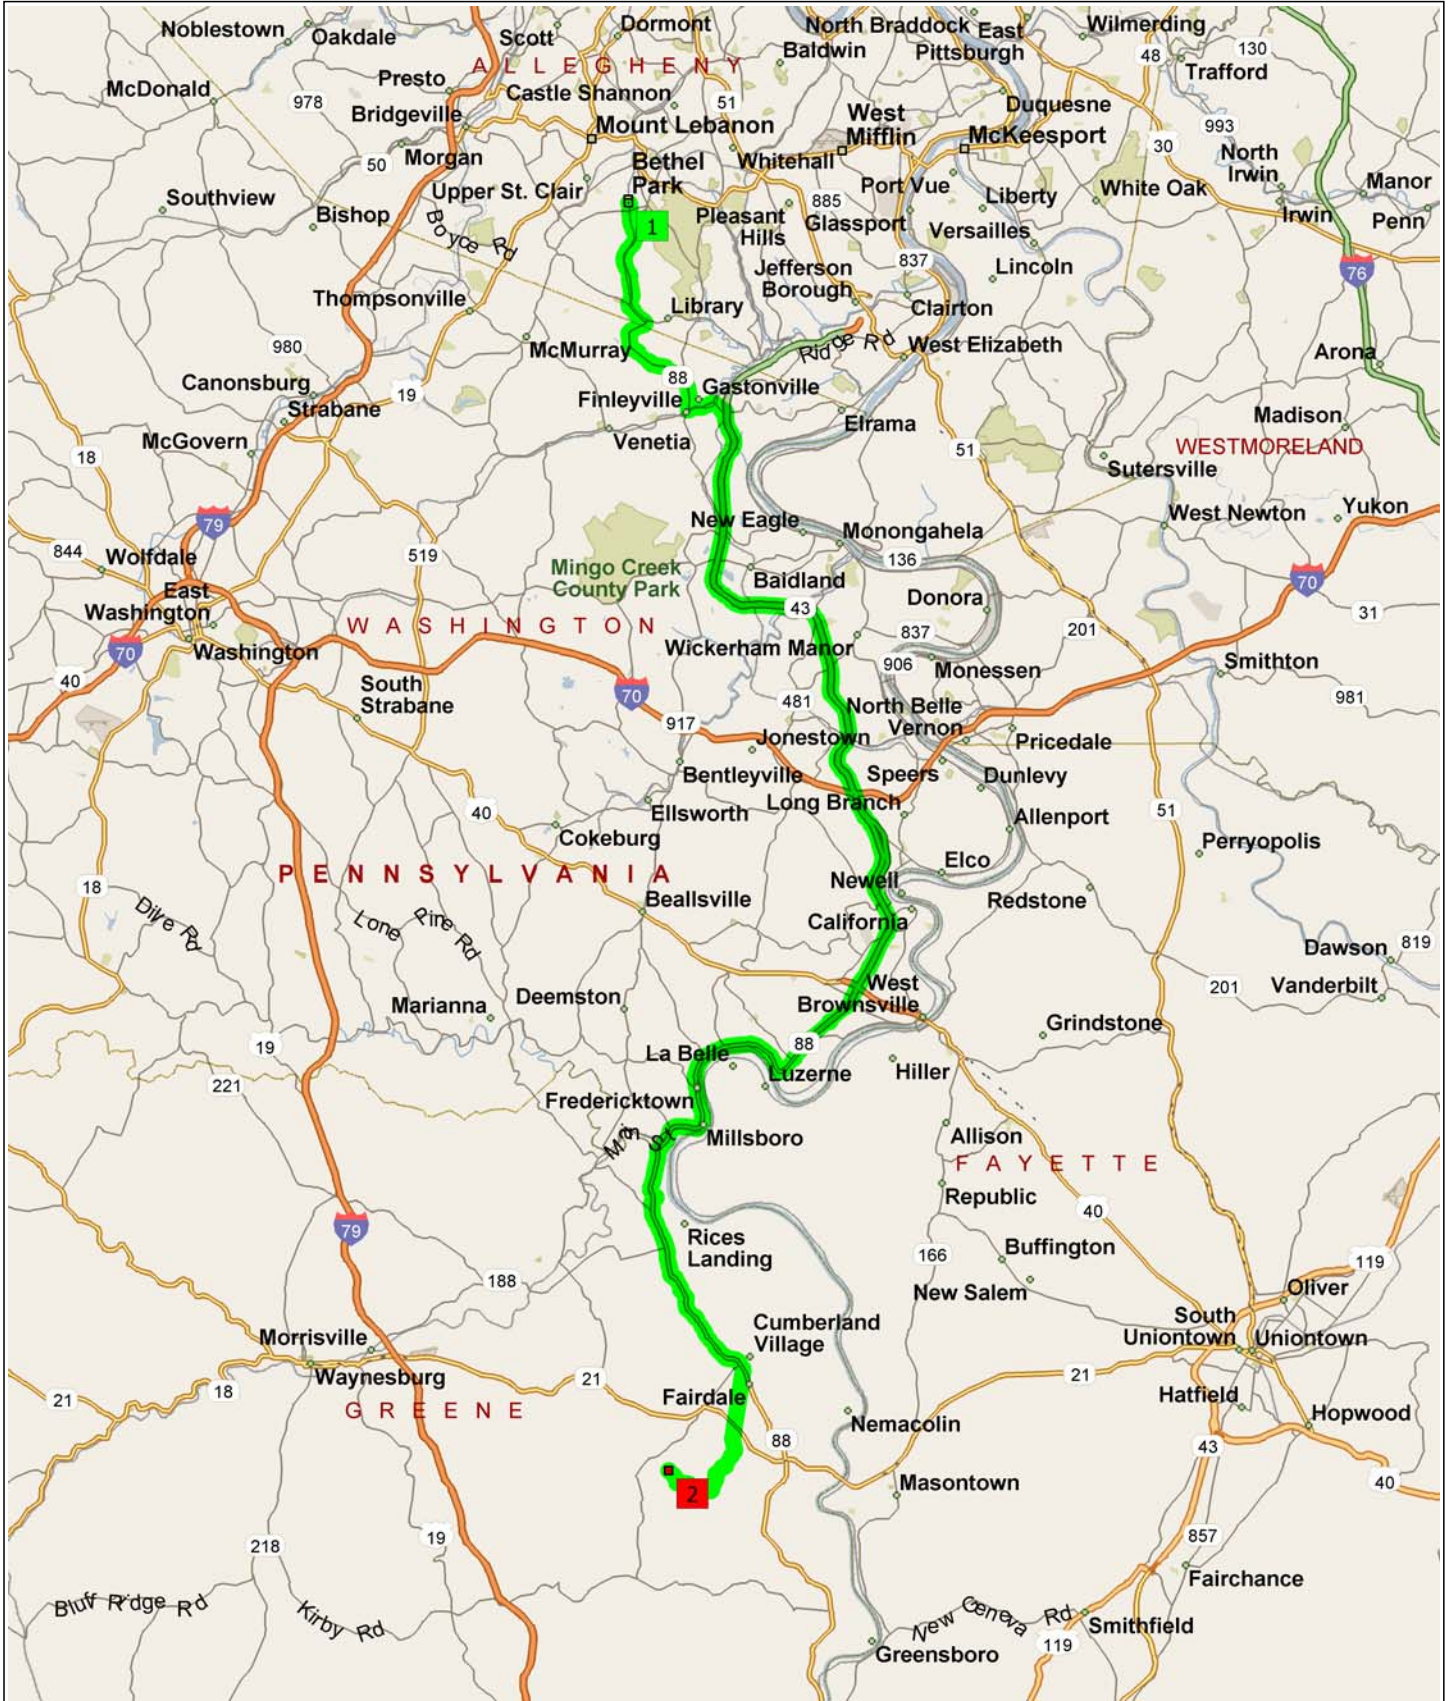

St. Val's Catholic School to Bethel Outdoorsmen's Club via TPK-43

46.2 miles; 1 hour, 5 minutes