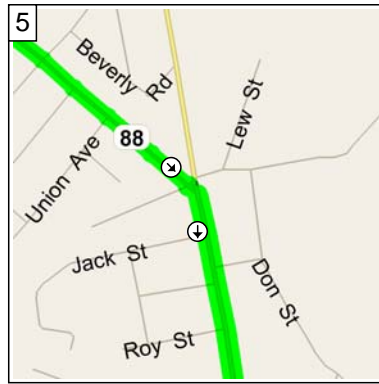

St. Val's Catholic School to Bethel Outdoorsmen's Club via TPK-43

46.2 miles; 1 hour, 5 minutes

6:00 PM 0.0 mi
 Depart 2709 Mesta St, Bethel Park, PA 15102 on W Library Ave (South) for 10 yds

6:00 PM 0.1 mi
 Turn LEFT (East) onto Mesta St, then immediately turn RIGHT (South) onto Brightwood Rd for 0.9 mi

6:03 PM 0.9 mi
 Turn RIGHT (South) onto SR-88 [Library Rd] for 3.0 mi

6:09 PM 3.9 mi
 Keep STRAIGHT onto SR-88 [Orange Beltway] for 2.3 mi

6:12 PM 6.2 mi
 Bear RIGHT (South) onto SR-88 [Brownsville Rd Ext] for 0.6 mi

6:13 PM 6.7 mi
 Keep STRAIGHT onto SR-88 [Orange Beltway] for 153 yds

6:13 PM 6.8 mi
 Turn LEFT (East) onto Orange Beltway [Washington Ave] for 0.3 mi

6:14 PM 7.2 mi
 Road name changes to Finley-Elrama Rd [Orange Beltway] for 0.8 mi

16
7:05 PM 46.2 mi
Arrive Bethel Rd, Carmichaels,
PA 15320